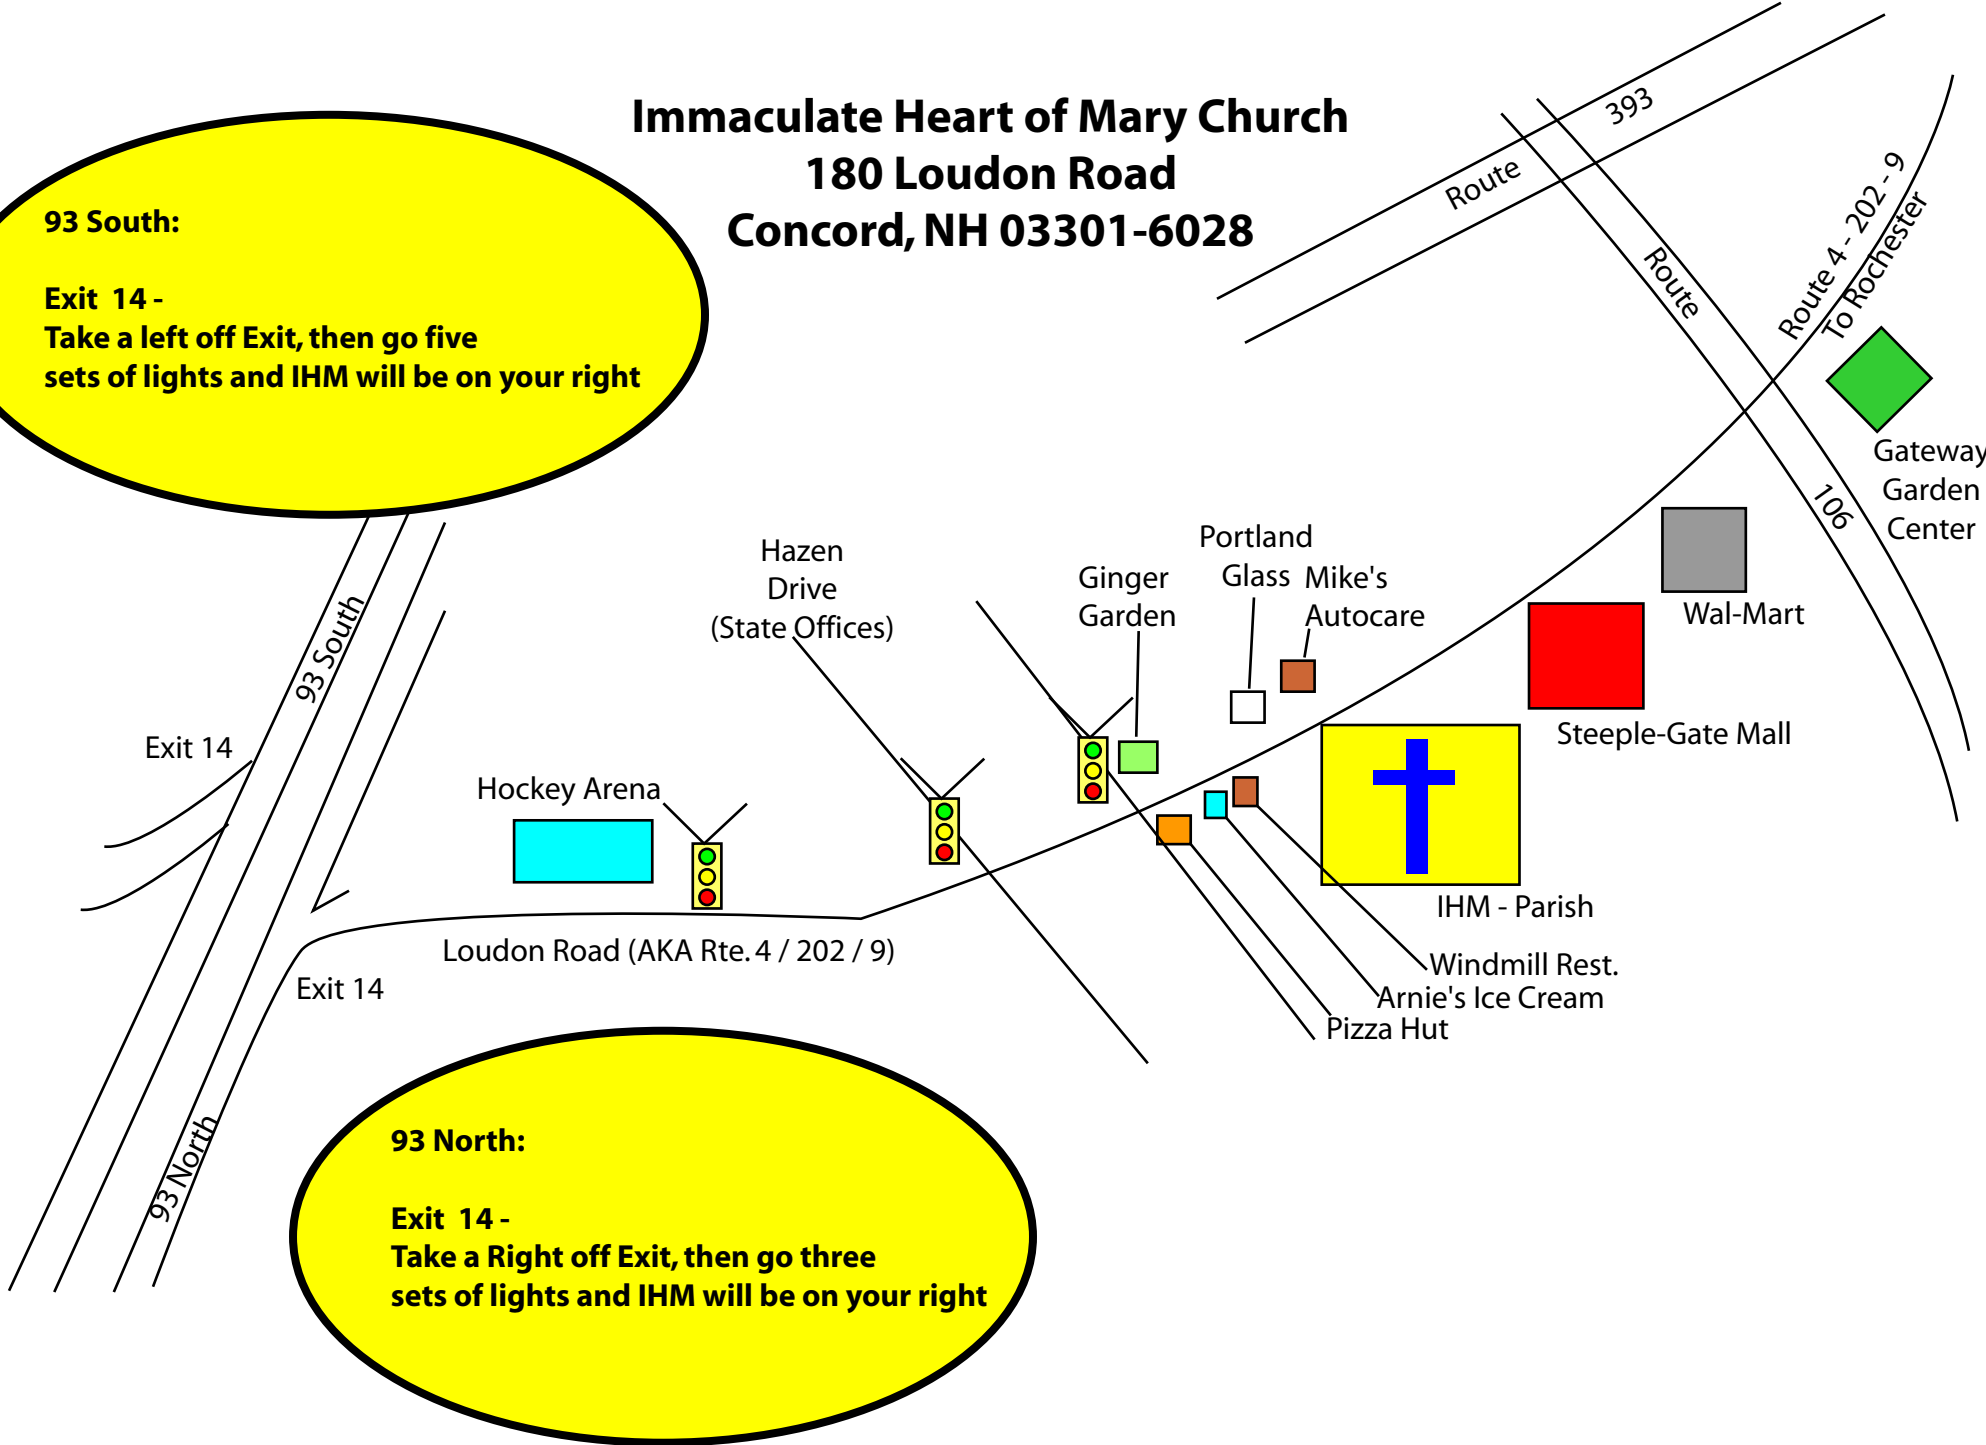

Immaculate Heart of Mary Church
180 Loudon Road
Concord, NH 03301-6028

93 South:
Exit 14 -
Take a left off Exit, then go five
sets of lights and IHM will be on your right

93 North:
Exit 14 -
Take a Right off Exit, then go three
sets of lights and IHM will be on your right

- Not to Scale -